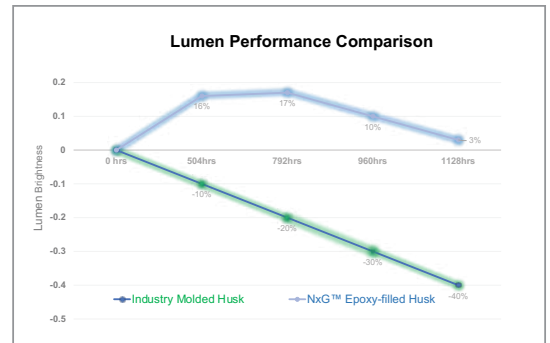

## What Sets NxG Apart?

### Better Construction

**Multi-Patented Design** – NxG’s multi-patented epoxy-filled husk design is manufactured through a fully automated process

**Epoxy-Filled Husk** – An epoxy-filled husk offers a superior seal to prevent water ingress which can degrade lumen quality and string life over time

### Better Performance

**Certification Standards** -- NxG meets or exceeds all industry and UL certification standards

**Rigorous Testing** – Strings with NxG are 4x better at preventing water ingress than strings with a traditional molded husk

### Better Experience

**Design Possibilities** – NxG’s longer, sleeker husk profile showcases the point of light, and its advanced-grade LED improves lumen longevity and color consistency

**Industry Leading Warranty** – NxG is so superior that S4 Lights offers an industry leading 4-season warranty unmatched by any other manufacturer