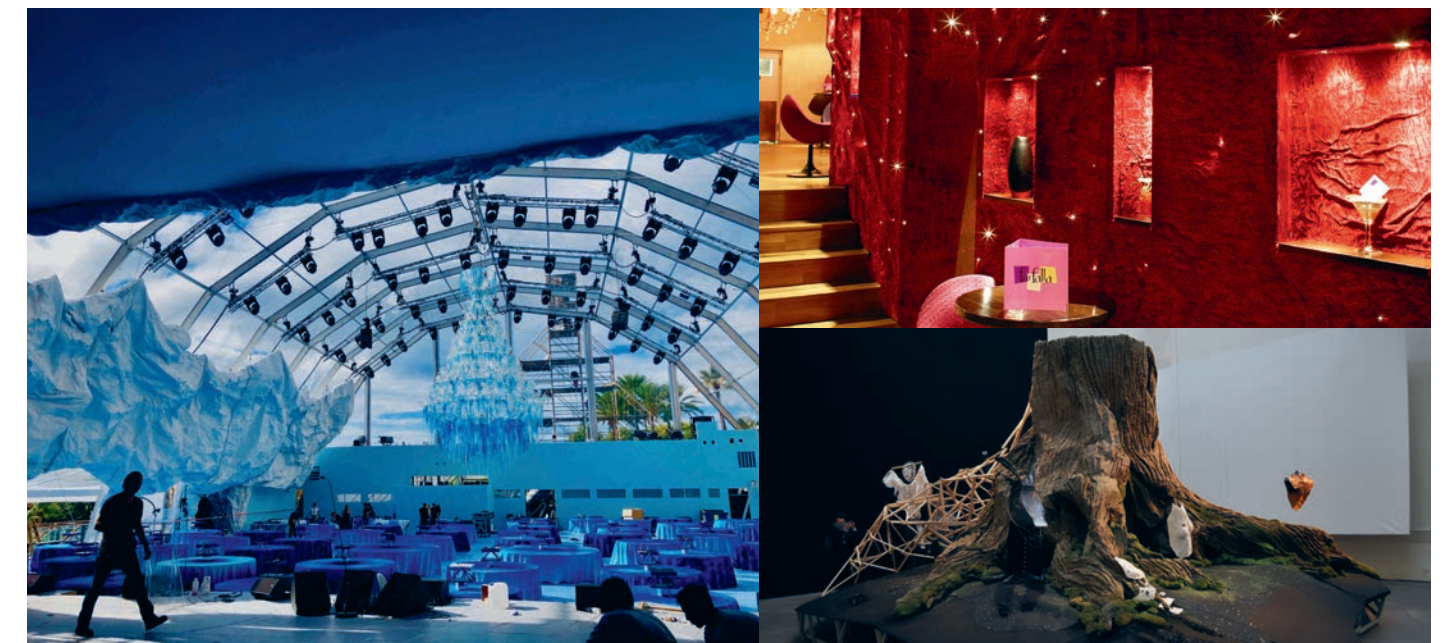

Cover the Multi-Tap Extension Cord with foliage or decor or leave it exposed.

Change lights in minutes, mixing it up with other Lite Snap N Go light options.

ELEGANT & EASY

Hang the Multi-tap Extension Cord once and then quickly and easily change the look with a new light extension!