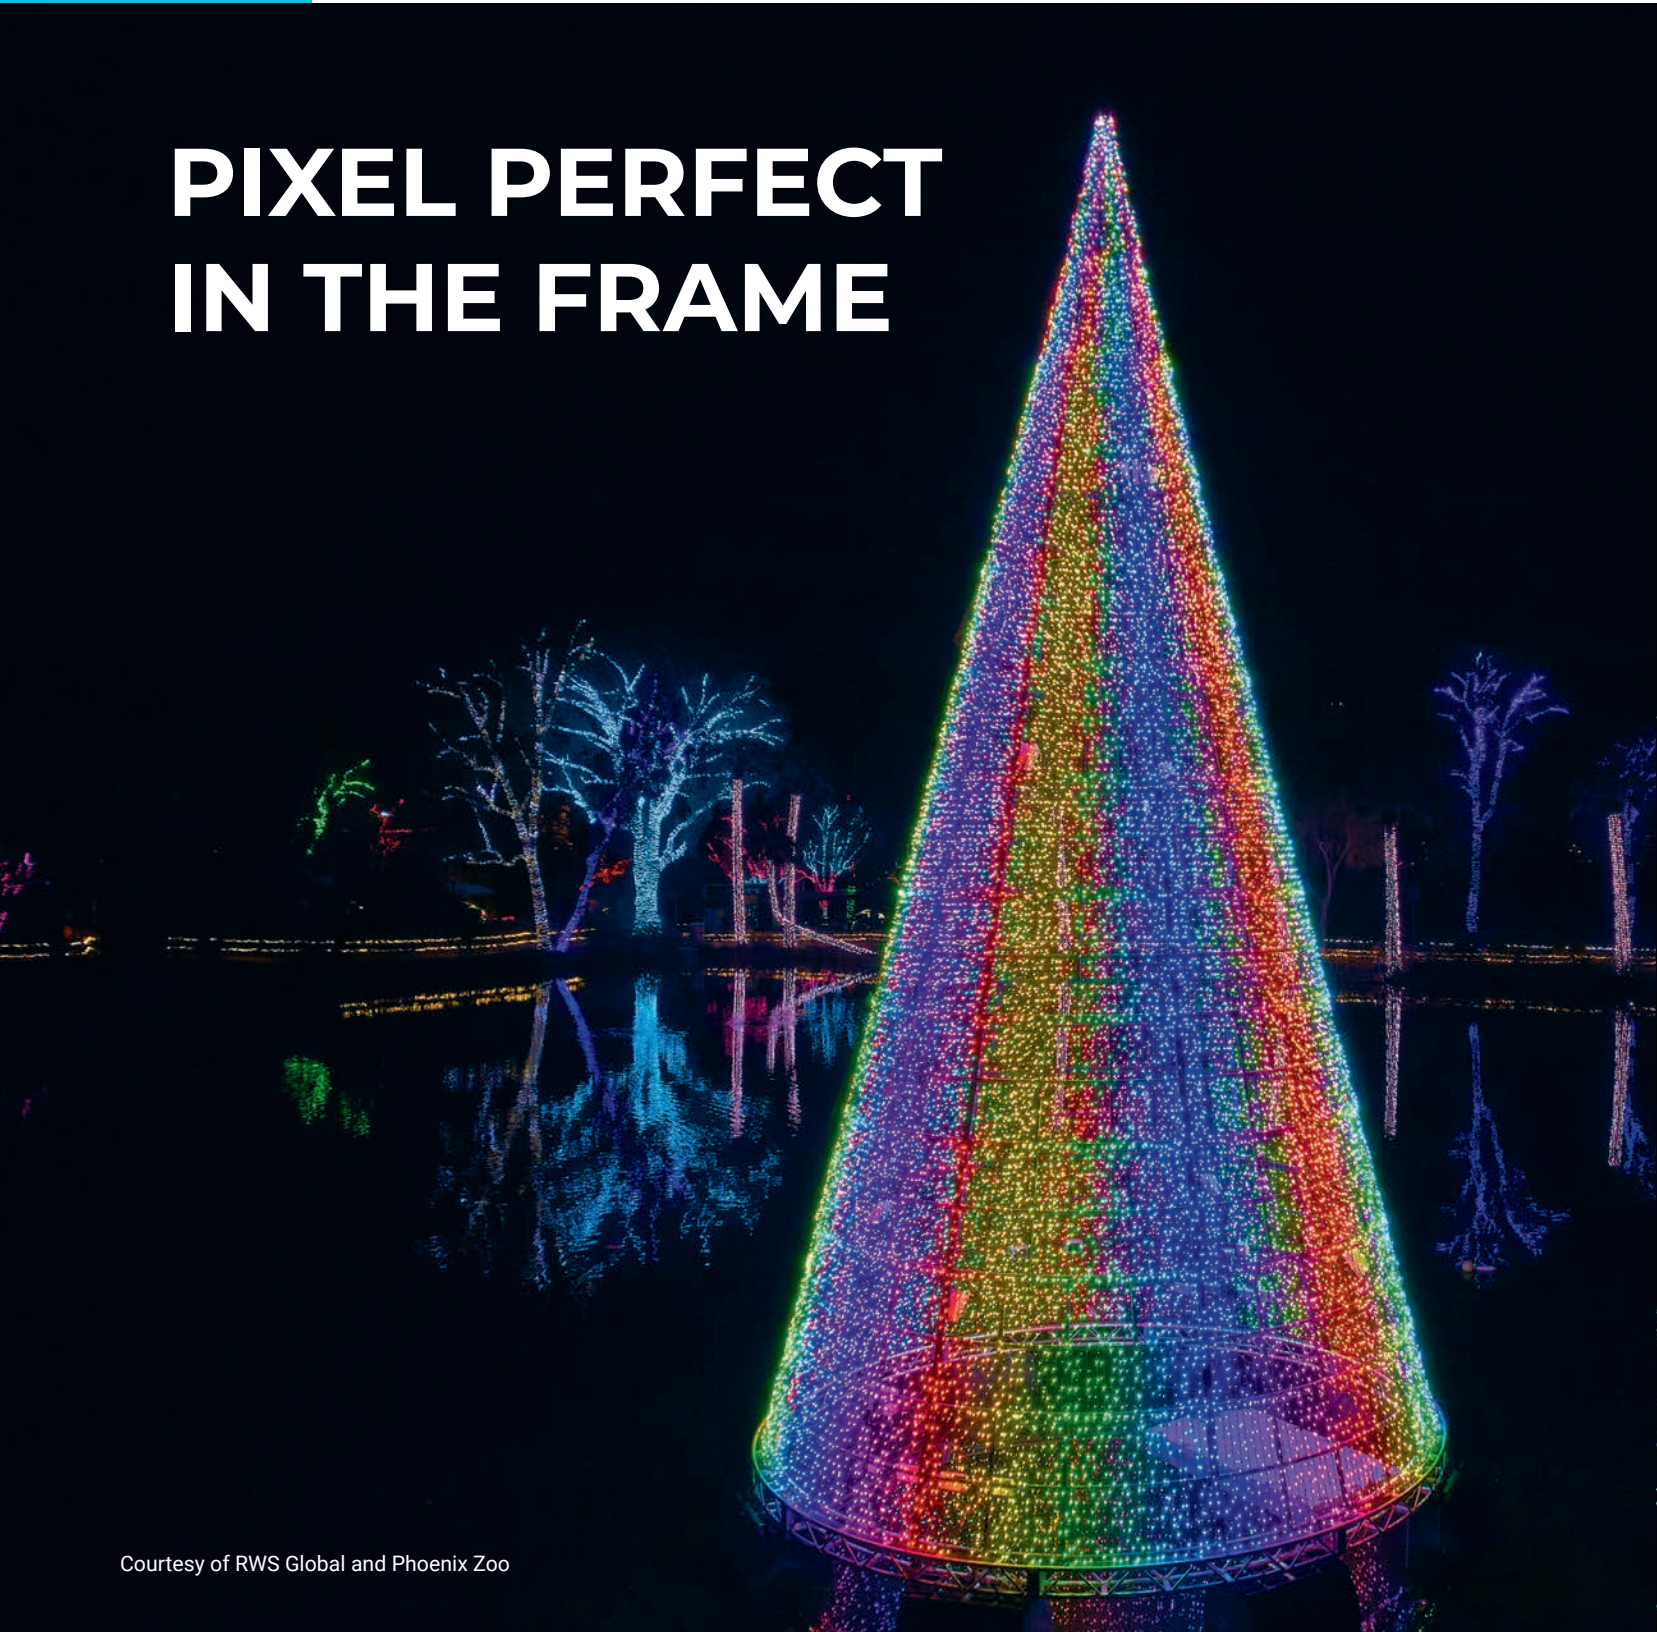

PIXEL PERFECT IN THE FRAME

Courtesy of RWS Global and Phoenix Zoo

Courtesy of RWS Global and Phoenix Zoo