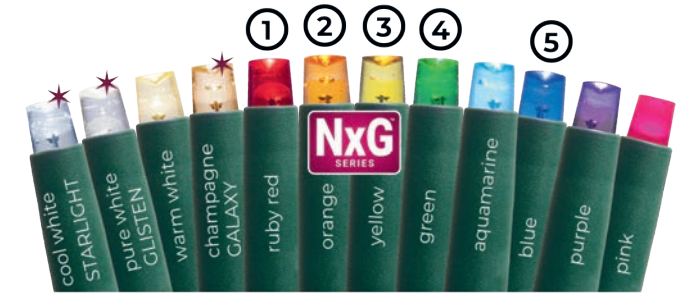

NxG NOW AVAILABLE IN LOW VOLTAGE VERSALINE®!

- 16 New Colors
- 3 New Effects

No. 1-5 = Multi-5 Color

Just when you thought the low voltage Versaline® family was complete in terms of reducing galvanic corrosion and GFCI tripping, along comes NxG, the most protective husk on the market, providing a longer-lasting, higher-performing decorative lighting solution with a superior seal against weather conditions.

Versaline® NxG®
72L 7mm Wide Angle LED Light String, 4in Bulb Spacing, 24VDC, Green Wire

PRICE Steady - **$15.63** Effect - **$20.63**

COLOR	Cool White	Pure White	Glisten	Warm White	Starlight	Champagne	Galaxy	Ruby Red
SKU	1103690	1103691	1103692	1103693	1103694	1103695	1103696	1103697
COLOR	Orange	Yellow	Green	Aquamarine	Blue	Purple	Pink	Multi-5
SKU	1103697	1103699	1103700	1103701	1103702	1103703	1103704	1103705

Glisten (Pure White and Pure White Twinkle), Starlight (Warm White and Warm White Twinkle), Galaxy (Champagne and Pure White Strobe), Multi-5 (Ruby Red/Green/Yellow/Blue/Orange)

WHY NxG?

- NxG husks are filled with a high-grade epoxy which provides a superior seal, reducing oxidation, electrolysis, and current leakage.
- NxG husks are assembled using machine automation which affords greater consistency and quality control.
- Most standard light strings use lower standard LEDs that run high electrical currents, leading to inconsistent colors and lumen degradation. NxG employs higher quality LEDs that use less current.
- NxG's more prominent husk showcases the point of light, making it especially effective in foliage.

LEARN ABOUT NxG