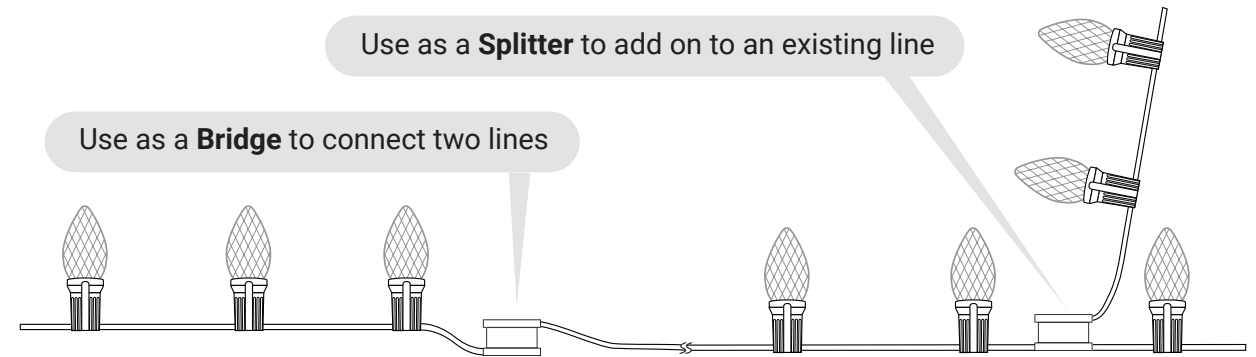

**GET THE SHOW LOOK
FOR THE LESS!**

12FT PIXIE PINE SEQUOIA TREE

- Use with the S4i® LoopHQ
- Easy to install
- Hinged Branch, Instant Shape

Our new 12' Pixie Pine Sequoia Tree is a hybrid of two of our best trees—the world-class Pixel Pine and our best-selling, hinged branch Sequoia tree. The staggered branches have the look of a natural tree and the endurance to perform indoors or out

USE IT IN GROUPS TO MAKE A BIG STATEMENT.

SEE PIXIE
CONTENT

SPLIT IT AND FORGET IT

Create professional, cleaner installs with more weather-resistant connections.

SEE HOW BRIDGE/SPLITTER WORKS!

Courtesy of The Christmas Light Guys

USE AS A BRIDGE OR A SPLITTER ON SPT WIRE TO CREATE MORE WEATHER-RESISTANT CONNECTIONS.

Wire-Piercing Bridge / Splitter
24VDC, Compatible with SPT-1W 2x18AWG

SHOP BRIDGE/
SPLITTER

SHOP EXT RGB

Courtesy of Rock City