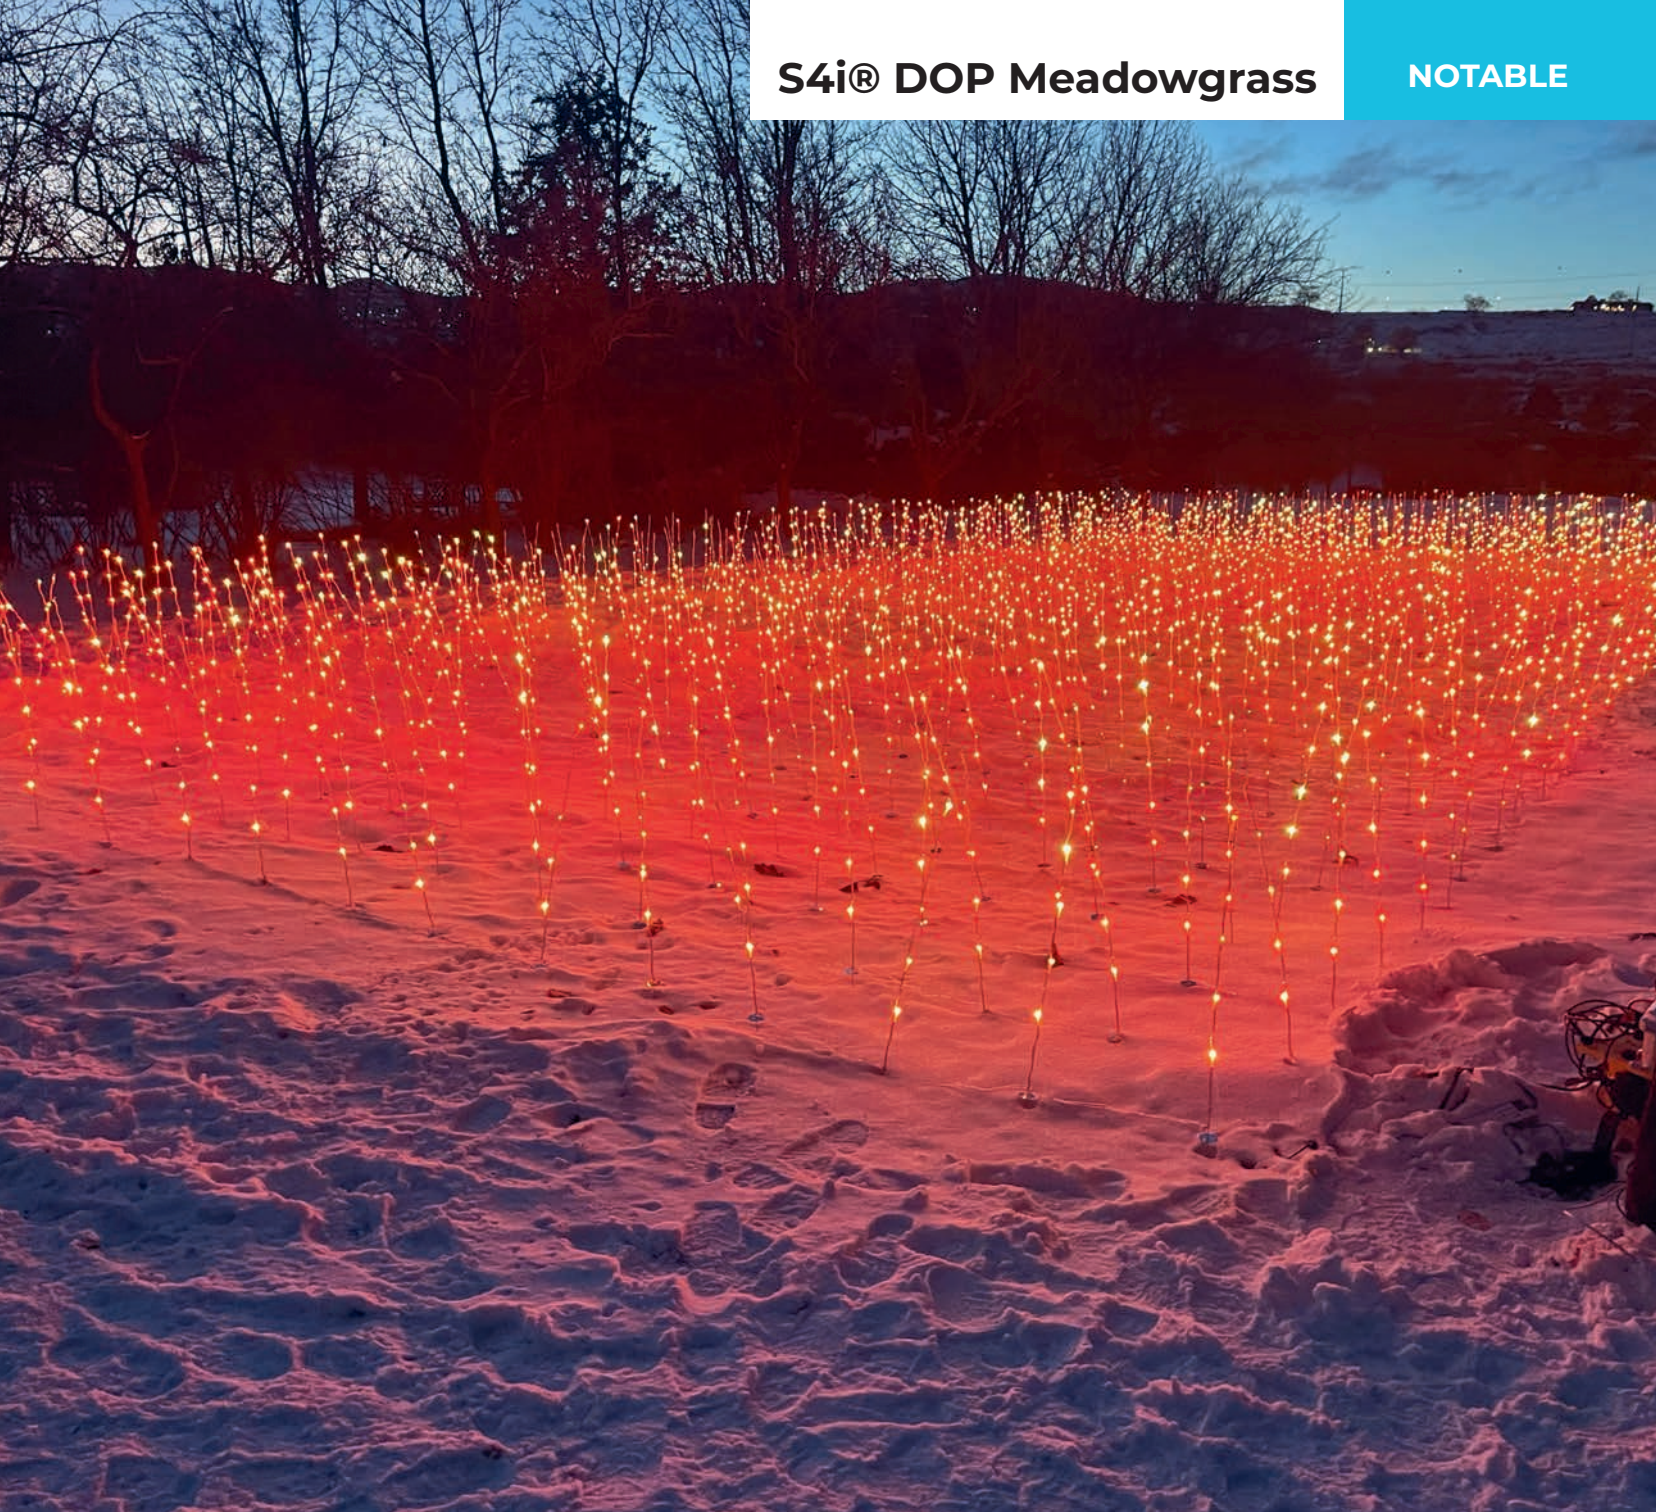

Courtesy of Downtown Puyallup, WA
Installer: DiJulio Displays

We make our Snowflakes to order in our Oregon facility. Choose High or Low Voltage C7 Bulbs or Low Voltage Rope Light. Both available in an array of colors.

THE MAGIC OF MEADOWGRASS

Photo by Kathryn Rapier, Courtesy of Lightswitch

Versaline® Classic Series LED Meadowgrass Light Stakes
3-Channel, 84L, Warm White, 12" Stake Spacing, Clear Wire, 13' Length, End-to-End, 18" Lead, 6" Tail, 6" Under Ground, Shrink Tube Construction, 24VDC, cCSAus, Set of 12 Stakes