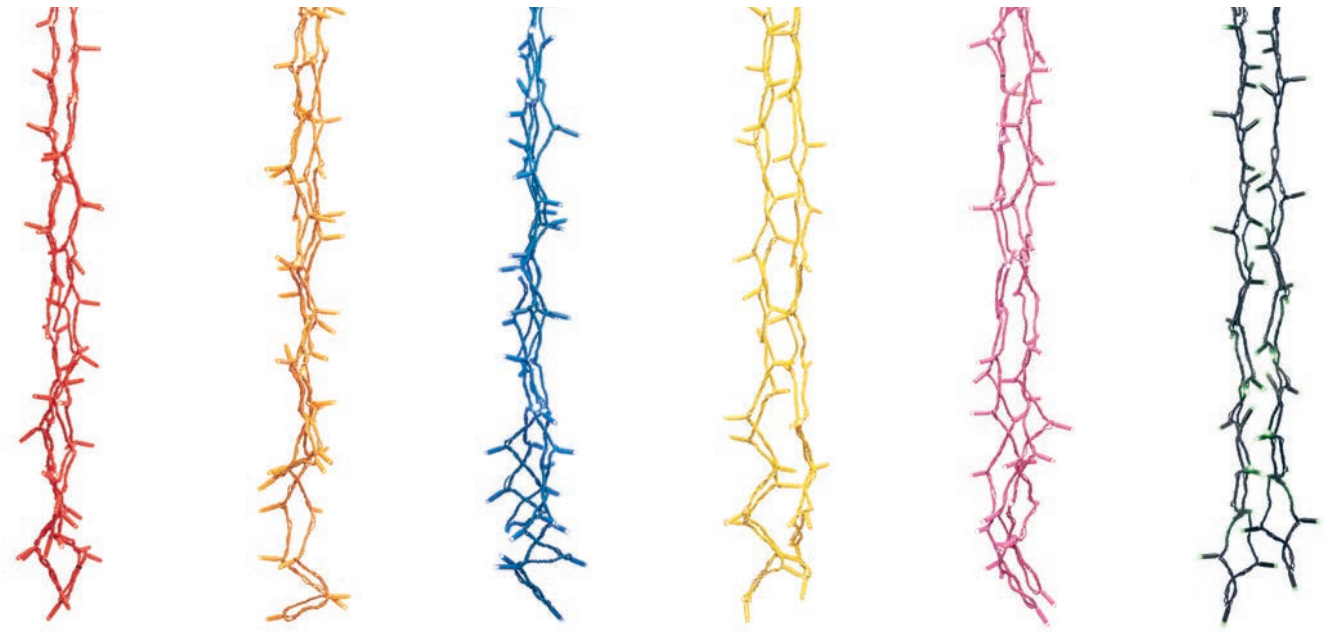

COLOR	RUBY RED	COLOR	ORANGE	COLOR	BLUE	COLOR	YELLOW	COLOR	PINK	COLOR	GREEN
SKU	1103613	SKU	1103615	SKU	1103617	SKU	1103618	SKU	1103616	SKU	1103614

Versaline® Eurostrings 7mm Dome Light String
48L, 4"x4"x4", Color Match Wire, 16.33' Length, End-to-End, Epoxy-Filled Euro Style, 24VDC
NEW Clear Eurostrings are now available in Pure White and Warm White.

PRICE $12.48