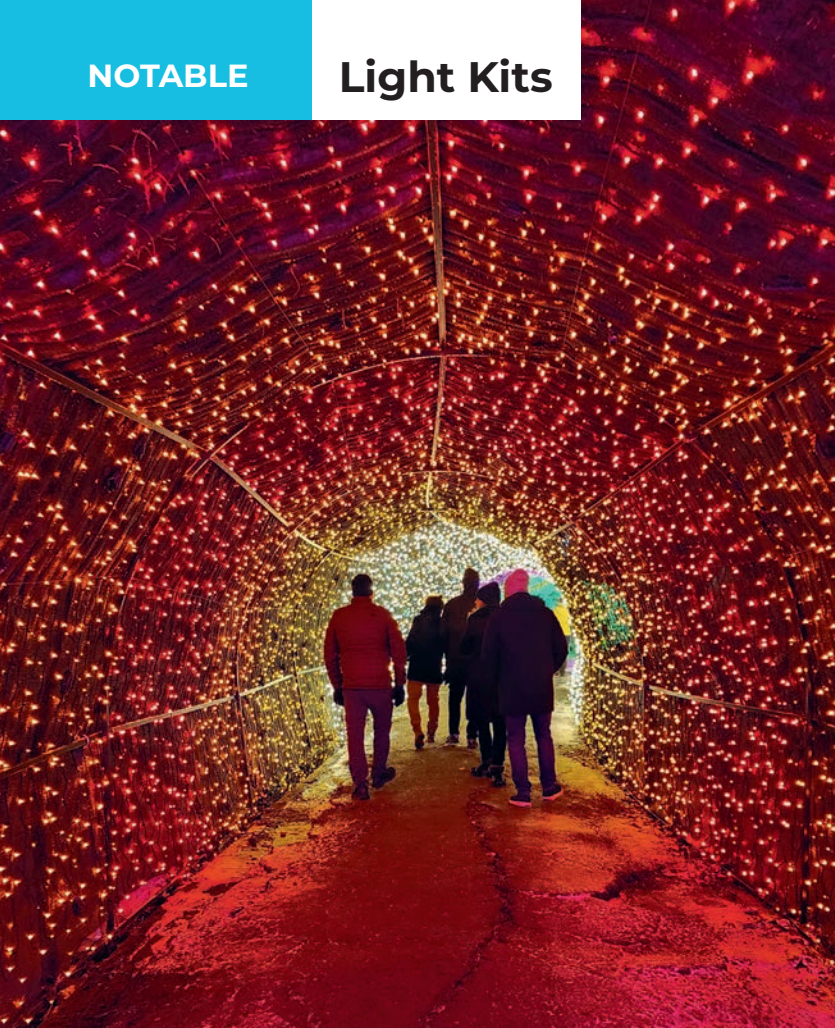

COLOR Cool White
SKU 1103541

COLOR Blue
SKU 1103548

COLOR Pink
SKU 1103550

COLOR Green
SKU 1103547

Easily cuttable every 6 inches!

Courtesy of Lockerly Arboretum

NEW TO THE RGB WORLD?

We recommend starting with one of our Starter Kits, which will give you everything you need to put on a show whether it's a 3-channel Versaline display or a more sophisticated RGB DOP Plug N Play show, a starter kit will make install a breeze.