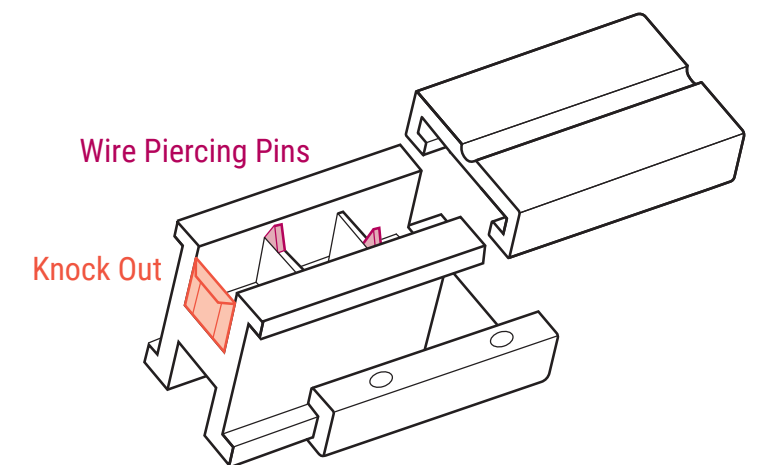

USE IT IN GROUPS TO MAKE A BIG STATEMENT.

SEE PIXIE
CONTENT

SPLIT IT AND FORGET IT

Create professional, cleaner installs with more weather-resistant connections.

SEE HOW BRIDGE/SPLITTER WORKS!

Courtesy of The Christmas Light Guys

USE AS A BRIDGE OR A SPLITTER ON SPT WIRE TO CREATE MORE WEATHER-RESISTANT CONNECTIONS.

Wire-Piercing Bridge / Splitter
24VDC, Compatible with SPT-1W 2x18AWG

SHOP BRIDGE/
SPLITTER

SHOP EXT RGB

Courtesy of Rock City