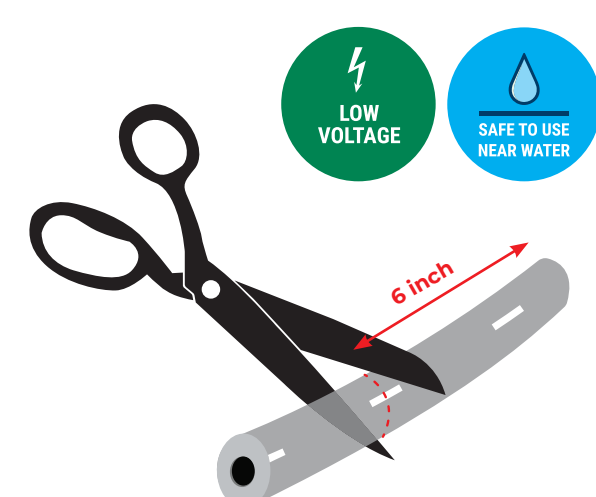

GO LOW AND GET CONTROL

SEE THE FLOWER IN ACTION!

Versaline® Rope Light 24V
150' 3/8" 2-Wire LED Rope Light Kit / 1-Channel, 1800L, Available in Various colors, 1" spacing, Cuttable every 6", 24VDC, includes 1x attached clear Adapter Lead, 2x additional Adapter Leads, 3x End Caps, 50x U-clips, required Versaline® Power Supply Unit not included

PRICE $192.63

COLOR Pure White
SKU 1103542

COLOR Multi-4
SKU 1103551

COLOR Orange
SKU 1103545

COLOR Ruby Red
SKU 1103544

COLOR Yellow
SKU 1103546

COLOR Purple
SKU 1103549

COLOR Warm White
SKU 1103543

COLOR Cool White
SKU 1103541

COLOR Blue
SKU 1103548

COLOR Pink
SKU 1103550

COLOR Green
SKU 1103547

Easily cuttable every 6 inches!